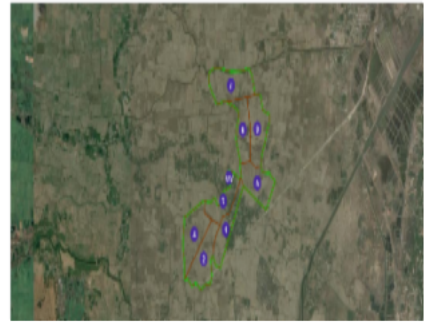

Nazri Naksha

Google Map View