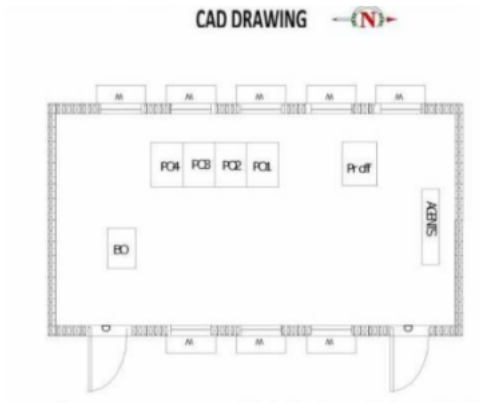

Nazri Naksha

Google Map View

Polling Station Building Front View

Polling Station Front View

Cad View

Key MAP View