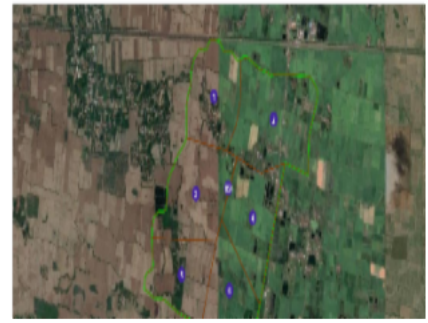

Nazri Naksha

Google Map View