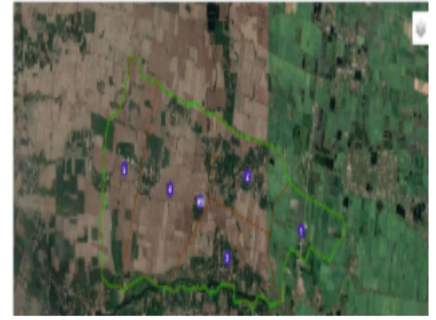

Nazri Naksha

Google Map View