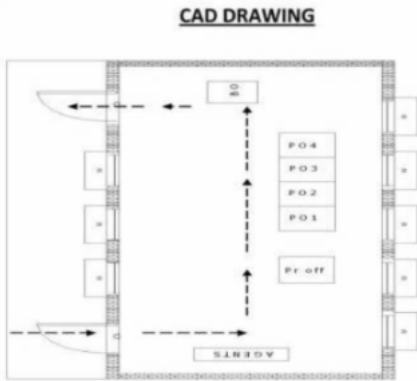

Nazri Naksha

Google Map View

Cad View