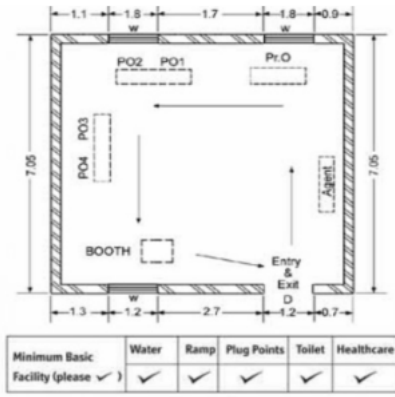

Nazri Naksha

Google Map View

Polling Station Building Front View

Polling Station Front View

Cad View

Key MAP View