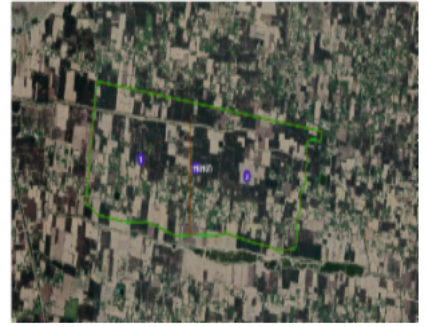

Nazri Naksha

Google Map View