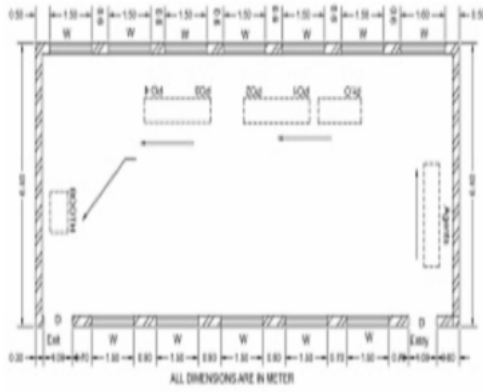

Nazri Naksha

Google Map View

Polling Station Building Front View

Polling Station Front View

Cad View

Key MAP View