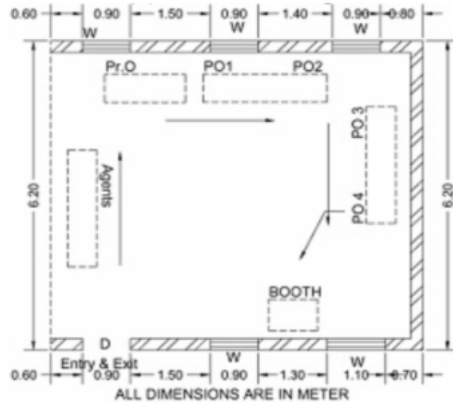

Nazri Naksha

Google Map View

Cad View