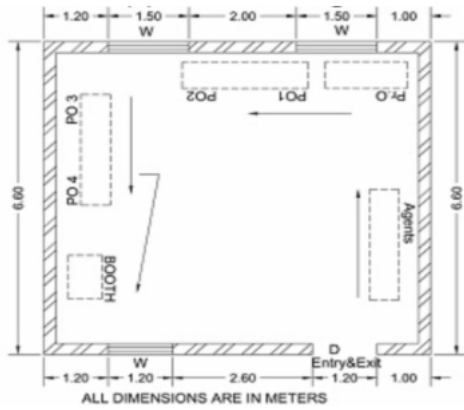

Nazri Naksha

Google Map View

Cad View