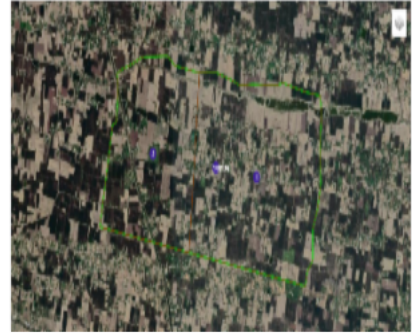

Nazri Naksha

Google Map View