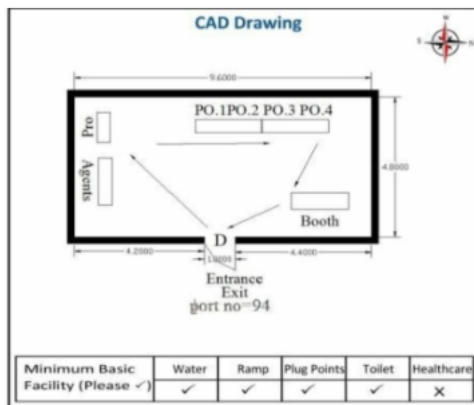

Nazri Naksha

Google Map View

Polling Station Building Front View

Polling Station Front View

Cad View

Key MAP View