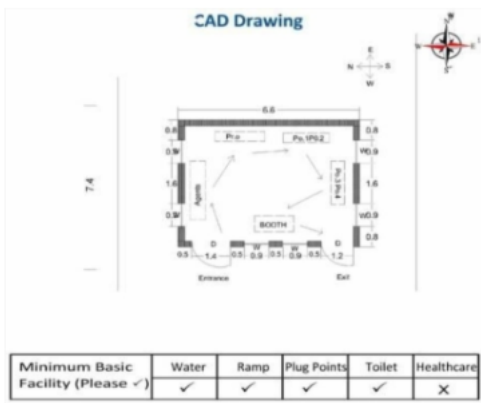

Nazri Naksha

Google Map View

Polling Station Building Front View

Polling Station Front View

Cad View

Key MAP View