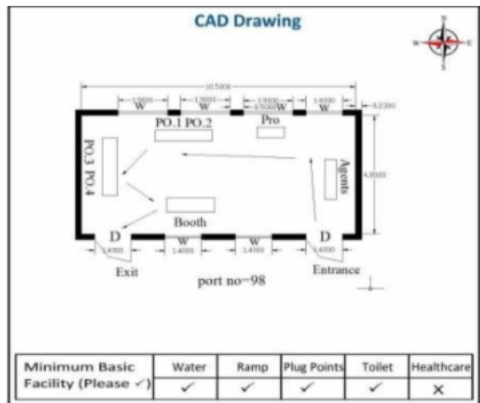

Nazri Naksha

Google Map View

Polling Station Building Front View

Polling Station Front View

Cad View

Key MAP View