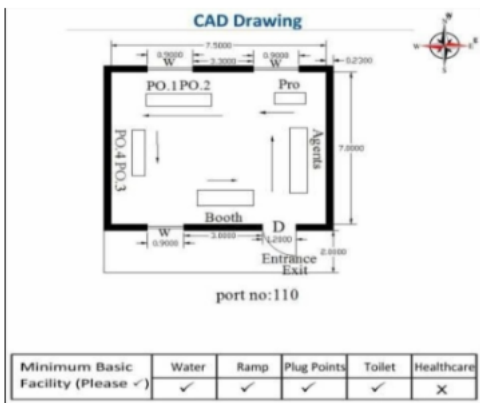

Nazri Naksha

Google Map View

Polling Station Building Front View

Polling Station Front View

Cad View

Key MAP View