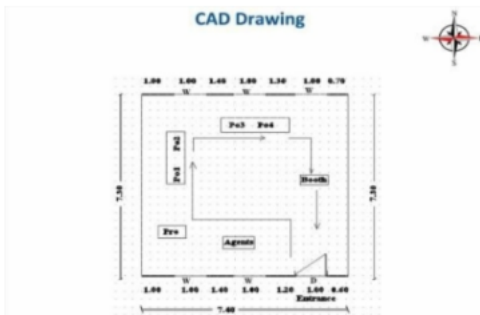

Google Map View

Polling Station Building Front View

Elevation

Polling Station Front View

Elevation

Cad View

Minimum Basic Facility (Please ✓)	Water	Ramp	Plug Points	Toilet	Healthcare
	✓	✓	✓	✓	✗

Key MAP View