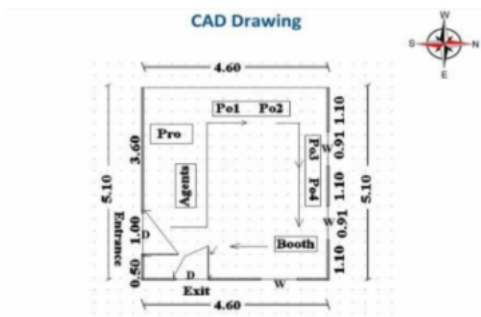

Cad View

Minimum Basic Facility (Please ✓)	Water	Ramp	Plug Points	Toilet	Healthcare
	✓	✓	✓	✓	X