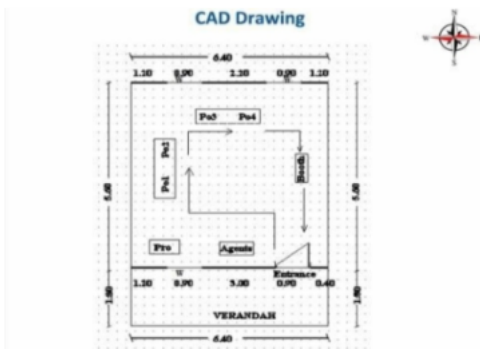

Google Map View

Polling Station Building Front View

Elevation

Polling Station Front View

Elevation

Cad View

Minimum Basic Facility (Please ✓)	Water	Ramp	Plug Points	Toilet	Healthcare
	✓	✓	✓	✓	✗

Key MAP View