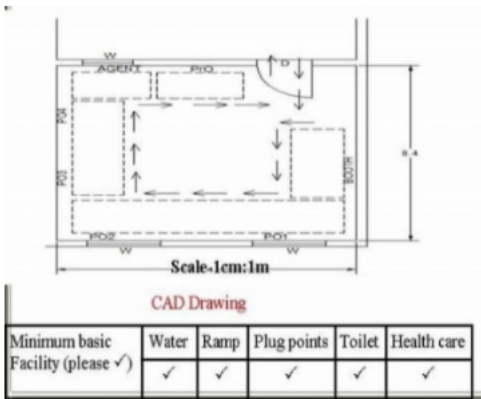

Nazri Naksha

Google Map View

Polling Station Building Front View

Polling Station Front View

Cad View

Key MAP View