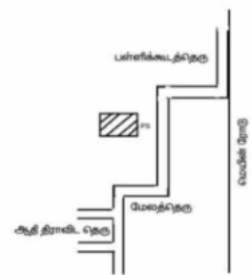

Key MAP View

Key Map

- (a) Landmarks
- (b) Road Names
- (c) Traffic Flow