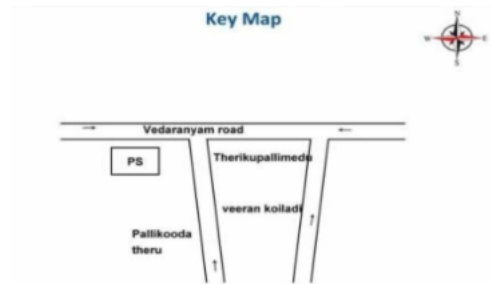

Google Map View

Polling Station Building Front View

Polling Station Front View

Cad View

Key MAP View

Minimum Basic Facility (Please ✓)	Water	Ramp	Plug Points	Toilet	Healthcan
	✓	✓	✓	✓	✗

- (a) Landmarks
- (b) Road Names
- (c) Traffic Flow