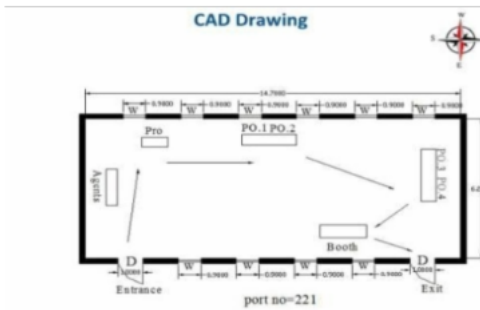

Google Map View

Polling Station Building Front View

Polling Station Front View

Elevation

Cad View

Minimum Basic Facility (Please ✓)	Water	Ramp	Plug Points	Toilet	Healthcan
	✓	✓	✓	✓	X

Key MAP View

- (a) Landmarks
- (b) Road Names
- (c) Traffic Flow