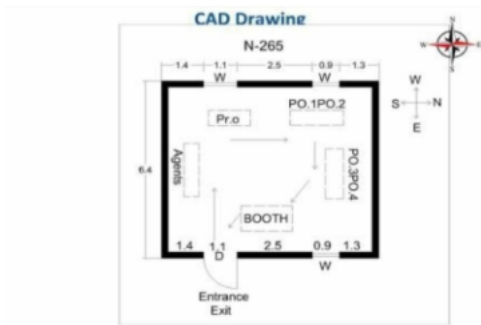

Google Map View

Polling Station Building Front View

Elevation

Polling Station Front View

Cad View

Minimum Basic Facility (Please ✓)	Water	Ramp	Plug Points	Toilet	Healthcare
	✓	✓	✓	✓	✗

Key MAP View

- (a) Landmarks
- (b) Road Names
- (c) Traffic Flow