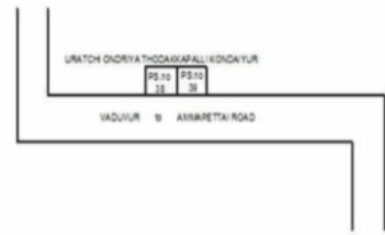

Google Map View

Polling Station Building Front View

Elevation

Polling Station Front View

Cad View

Scale-1cm:1m CAD Drawing

Key MAP View

Key map