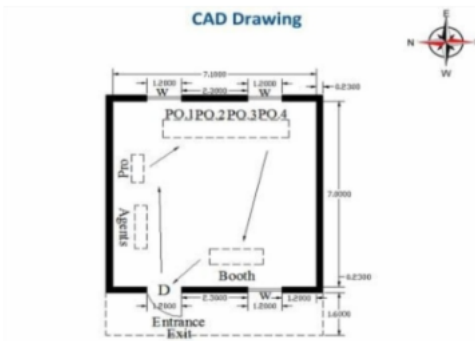

Cad View

Minimum Basic Facility (Please ✓)	Water	Ramp	Plug Points	Toilet	Healthcare
	✓	✓	✓	✓	X