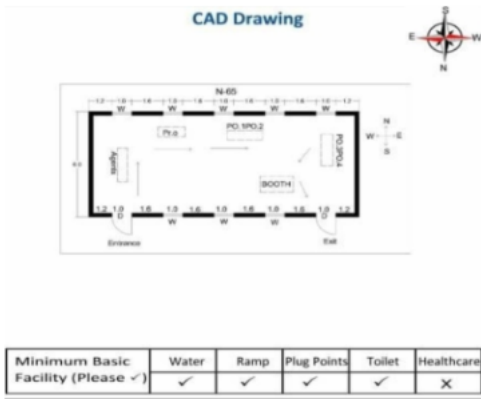

Nazri Naksha

Google Map View

Polling Station Building Front View

Polling Station Front View

Cad View

Key MAP View