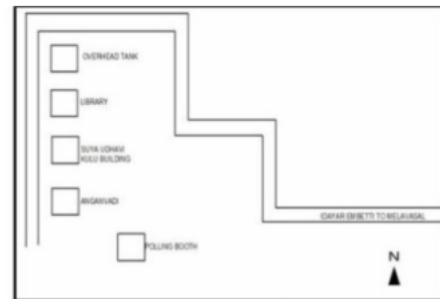

Elevation

Polling Station Front View

Elevation

Cad View

SCALE-1CM

Minimum basic Facility (please ✓)	Water	Ramp	Plug points	Toilet	He
	✓	✓	✓	✓	

Key MAP View

- (a)Overhead Tank
- (b)Library
- (c)Suya udhan Kulu Building
- (d)Anganvadi