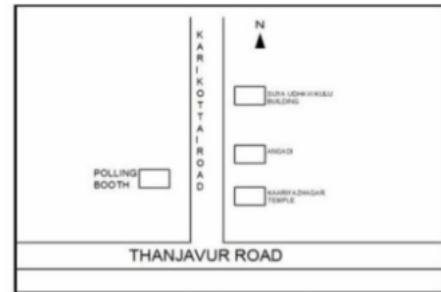

Key MAP View

- (a) POLLING BOOTH
- (b) SUYA UDHAVIKULU BUILDING
- (c) ANGADI

h care
✓