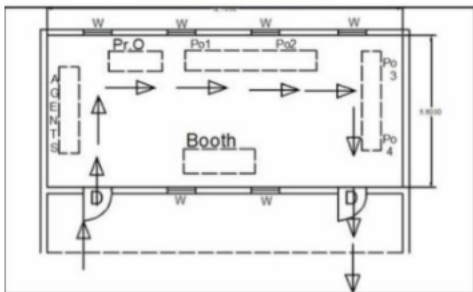

**Polling Station Building Front View**

Elevation

**Polling Station Front View**

Elevation

**Cad View**

SCALE-1CM-1M

Minimum basic Facility (please ✓)	Water	Ramp	Plug points	Toilet	Heal
✓	✓	✓	✓	✓	

**Key MAP View**