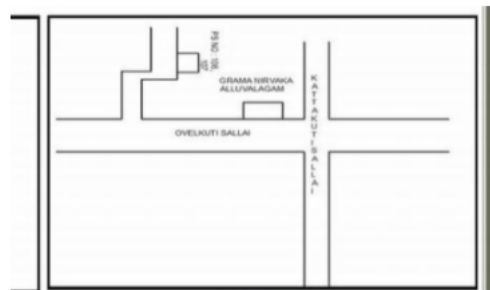

Key MAP View

Key map

Health care	(a) Landmarks
✓	(b) Roadnames
	(c) Traffic flow