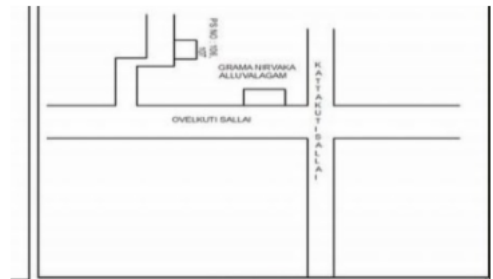

Key MAP View

Key map

care	(a) Landmarks
	(b) Roadnames
	(c) Traffic flow