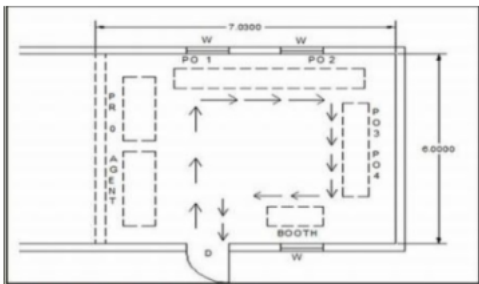

வாக்காளர் பதிவு அலுவலரின்
கையொப்பம்

Nazri Naksha

Google Map View

Polling Station Building Front View

Polling Station Front View

Cad View

Scale-1cm:1m CAD Drawing

| | | | | | |
|-----------------------------------|-------|------|-------------|--------|-----------|
| Minimum basic Facility (please ✓) | Water | Ramp | Plug points | Toilet | Health ca |
| | ✓ | ✓ | ✓ | ✓ | ✓ |