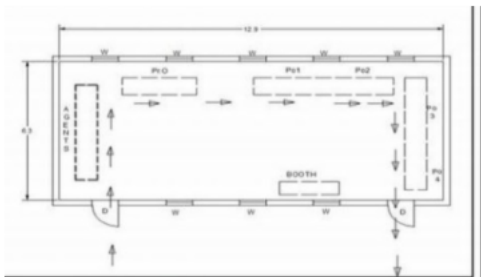

**Google Map View**

**Polling Station Building Front View**

**Polling Station Front View**

**Cad View**

Scale: 1cm:1m CAD Drawing

Minimum basic facility (please ✓)	Water	Ramp	Plug points	Toilet	Health care
	✓	✓	✓	✓	✓