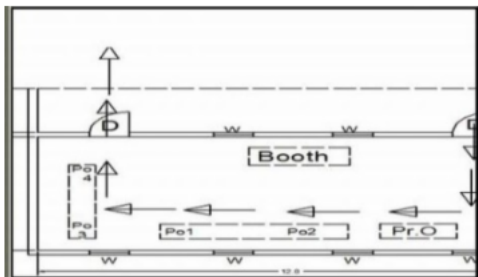

Google Map View

Polling Station Building Front View

Polling Station Front View

Cad View

Scale-1cm:1m CAD Drawing

Minimum basic Facility (please ✓)	Water	Ramp	Plug points	Toilet	Health care
	✓	✓	✓	✓	✓

Key MAP View