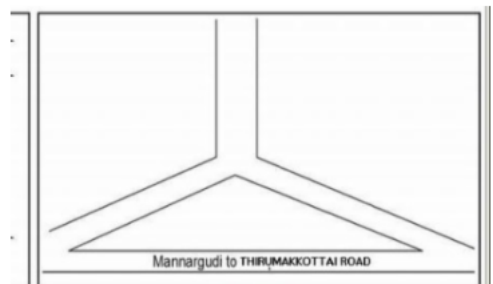

Polling Station Front View

Cad View

Scale-1cm:1m CAD Drawing

Minimum basic Facility (please ✓)	Water	Ramp	Plug points	Toilet	Health ca
	✓	✓	✓	✓	✓

Key MAP View

Key map

1 care	(a) Landmarks
	(b) Roadnames
	(c) Traffic flow