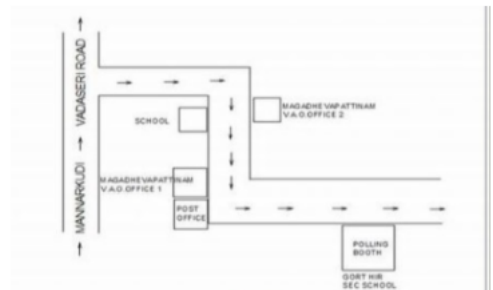

Google Map View

Polling Station Building Front View

Polling Station Front View

Cad View

Scale-1cm:1m CAD Drawing

Minimum basic Facility (please ✓)	Water	Ramp	Plug points	Toilet	Health
	✓	✓	✓	✓	✓

Key MAP View