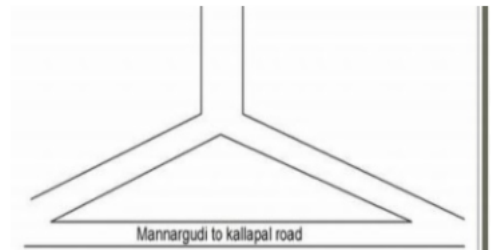

Key MAP View

Key map

are	(a) Landmarks (b) Roadnames (c) Traffic flow