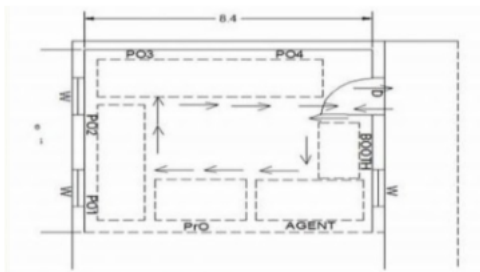

**Google Map View**

**Polling Station Building Front View**

**Polling Station Front View**

**Cad View**

Scale-1cm:1m CAD Drawing

Minimum basic Facility (please ✓)	Water	Ramp	Plug points	Toilet	Health c
	✓	✓	✓	✓	✓