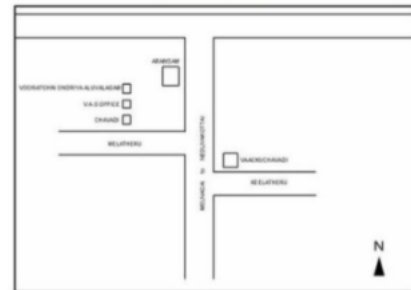

Google Map View

Polling Station Building Front View

Elevation

Polling Station Front View

Elevation

Cad View

Minimum basic Facility (please ✓)	Water	Ramp	Plug points	Toilet	Health
	✓	✓	✓	✓	✓

Key MAP View