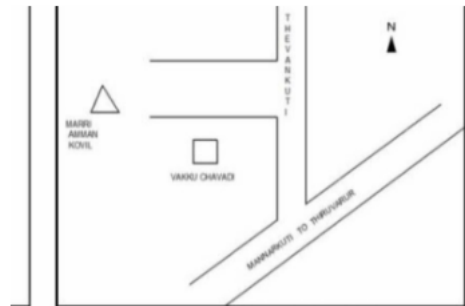

Polling Station Front View

Cad View

SCALE-1CM-1M

Minimum basic Facility (please ✓)	Water	Ramp	Plug points	Toilet	Health
	✓	✓	✓	✓	✓

Key MAP View

(a) MARRI AMAN KOVIL
(b) VAKKU CHAVADI
(c) THEVANKUTI

Health care	✓
-------------	---