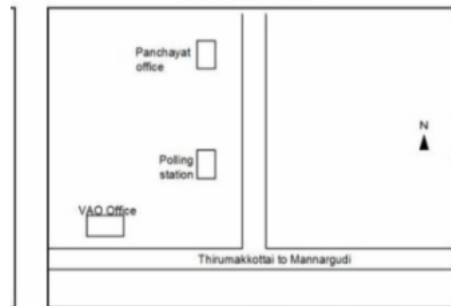

Google Map View

Polling Station Building Front View

Polling Station Front View

Cad View

Minimum basic Facility (please ✓)	Water	Ramp	Plug points	Toilet	Health
	✓	✓	✓	✓	✓

Key MAP View

Health care	✓
-------------	---