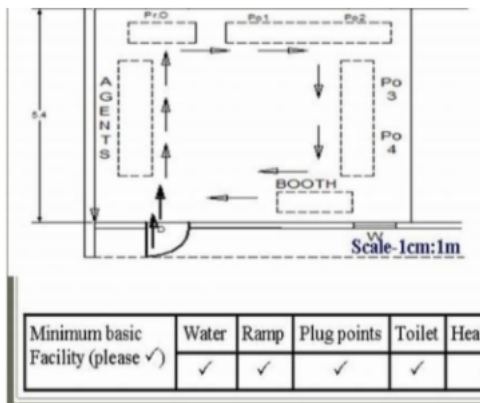

Nazri Naksha

Google Map View

Polling Station Building Front View

Polling Station Front View

Cad View

Key MAP View