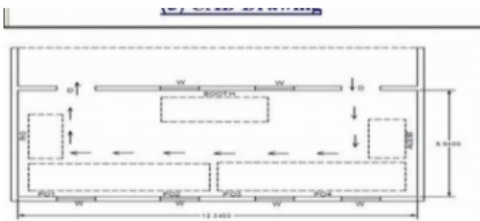

**Google Map View**

**Polling Station Building Front View**

Elevation

**Polling Station Front View**

Elevation

**Cad View**

Scale-1cm:1m

Minimum basic Facility (please ✓)	Water	Ramp	Plug points	Toilet	Health
	✓	✓	✓	✓	✓