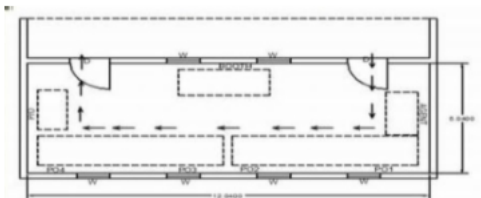

Google Map View

Polling Station Building Front View

Elevation

Polling Station Front View

Elevation

Cad View

Scale-1cm:1m

Minimum basic Facility (please ✓)	Water	Ramp	Plug points	Toilet	Health
	✓	✓	✓	✓	✓