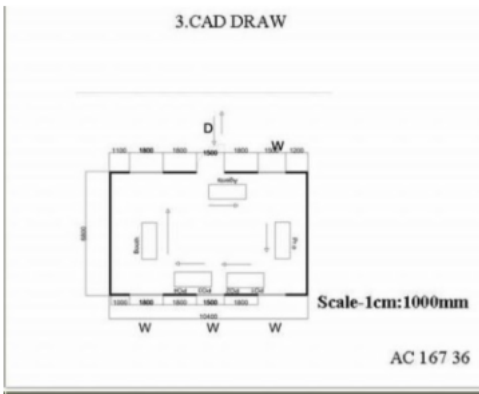

Nazri Naksha

Google Map View

Polling Station Building Front View

Polling Station Front View

Cad View

Key MAP View