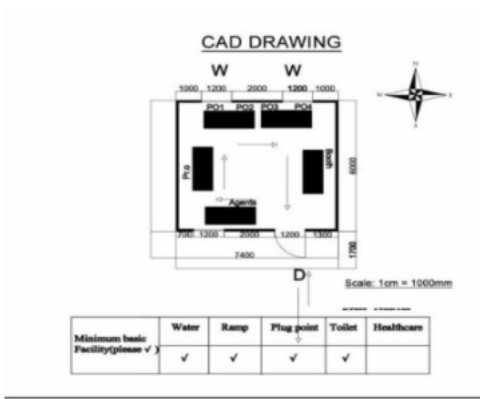

Nazri Naksha

Google Map View

Polling Station Building Front View

Polling Station Front View

Cad View

Key MAP View