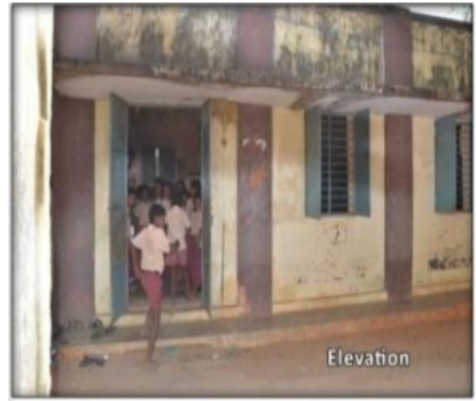

Polling Station Front View