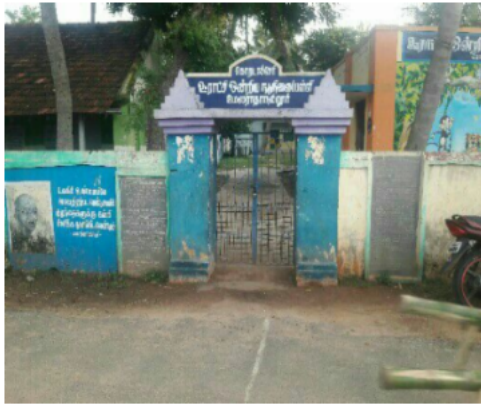

Polling Station Building Front View