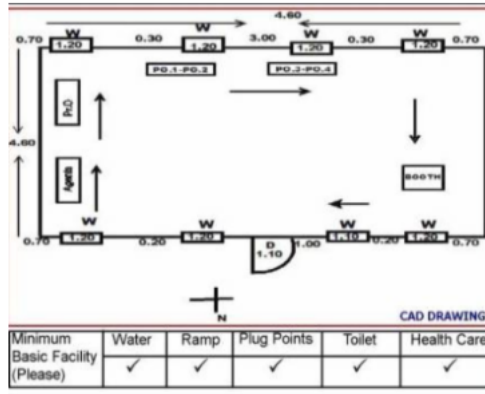

Nazri Naksha

Google Map View

Polling Station Building Front View

Polling Station Front View

Cad View

Key MAP View