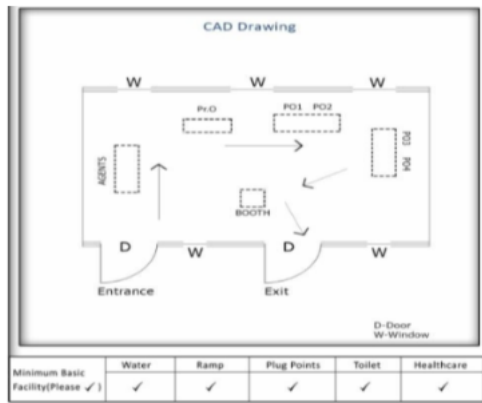

Nazri Naksha

Google Map View

Polling Station Building Front View

Polling Station Front View

Cad View

Key MAP View