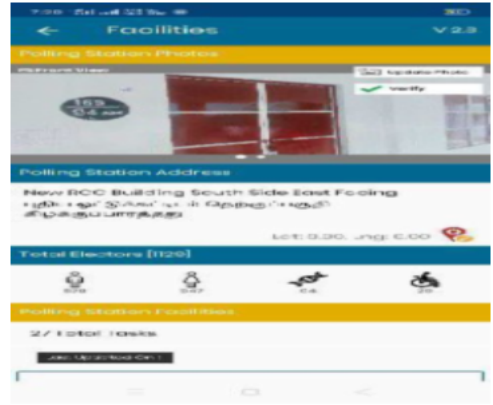

Polling Station Front View