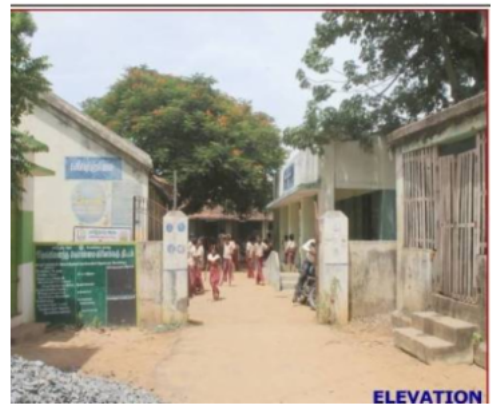

Polling Station Front View