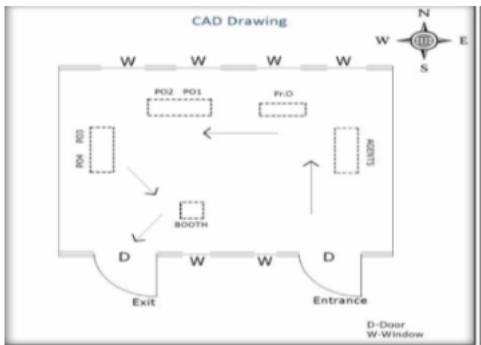

PART169/ 98-ALATHUR ELEVATION
Elevation

Polling Station Front View

PART169/ 98-ALATHUR ELEVATION
Elevation

Cad View

| Minimum Basic Facility(Please ✓) | Water | Ramp | Plug Points | Toilet | Healthcare |
|----------------------------------|-------|------|-------------|--------|------------|
| | ✓ | ✓ | ✓ | ✓ | ✓ |