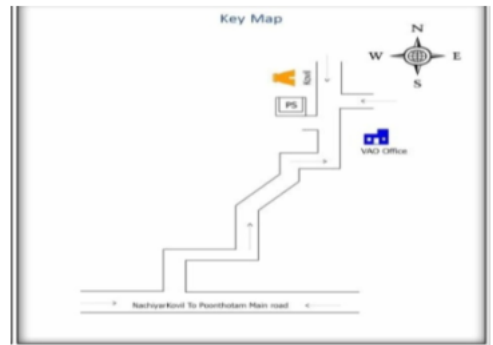

Key MAP View

- (a) Land Mark
- (b) Road Names
- (c) Traffic Flow