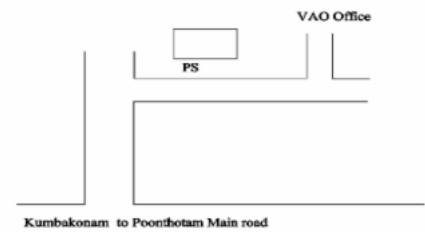

Google Map View

Polling Station Building Front View

Front view

Polling Station Front View

Cad View

(3) CAD DRAWING

Key MAP View

Scale-1CM=1M					
Minimum basic facility(-)	Water	Ramp	Plug points	Toilet	Health care
	✓	✓	✓	✓	✓