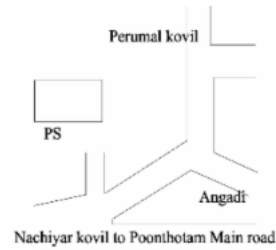

Key MAP View

Scale-1CM=1M	Water	Ramp	Plug points	Toilet	Health care
Minimum basic facility(-)	✓	✓	✓	✓	✓